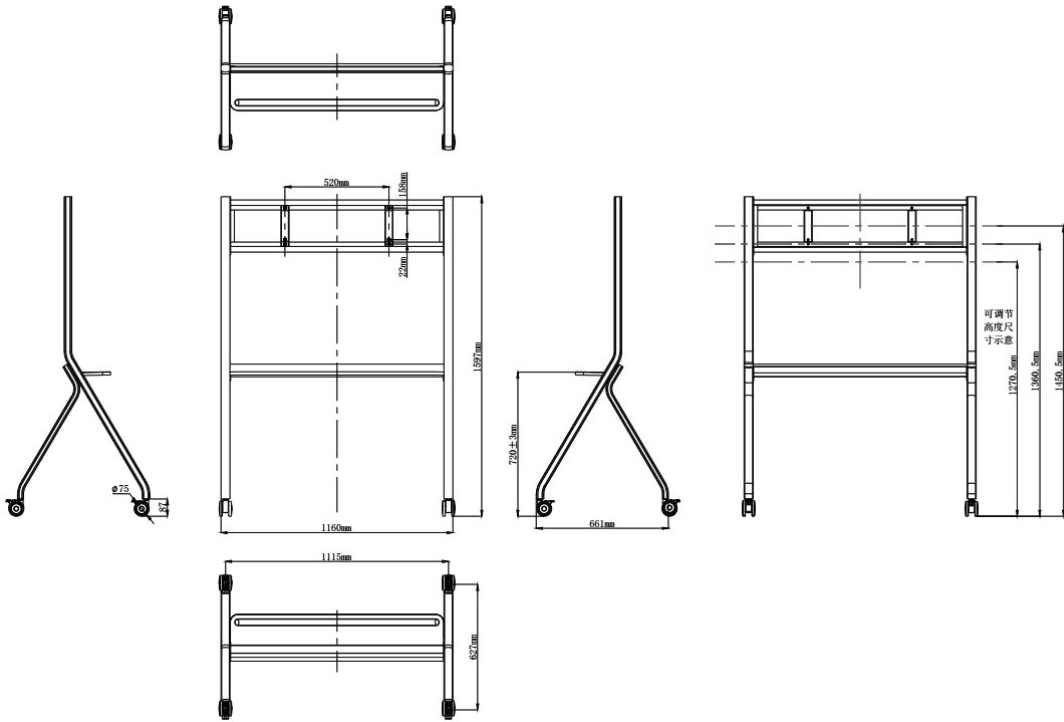

## Appearance

## Dimensions

## Physical Specifications

Dimension (L*W*H)	1160×661×1597mm	
Dimension with Package (L*W*H)	1625×785×160mm	
Gross Weight	18kg	
Net Weight	23.5kg	
Max Load	100kg	
Max Load Size	Recommend No more than 86 inch	
Truckle	Size	3inch
	Type (mute /Non-mute)	mute
Matching Wall Mount	WIB6540A/WIB9060C/WIB9060F/WIB9060G	
Color	Gray (bracket),Black (Hanging plate & Truckle)	