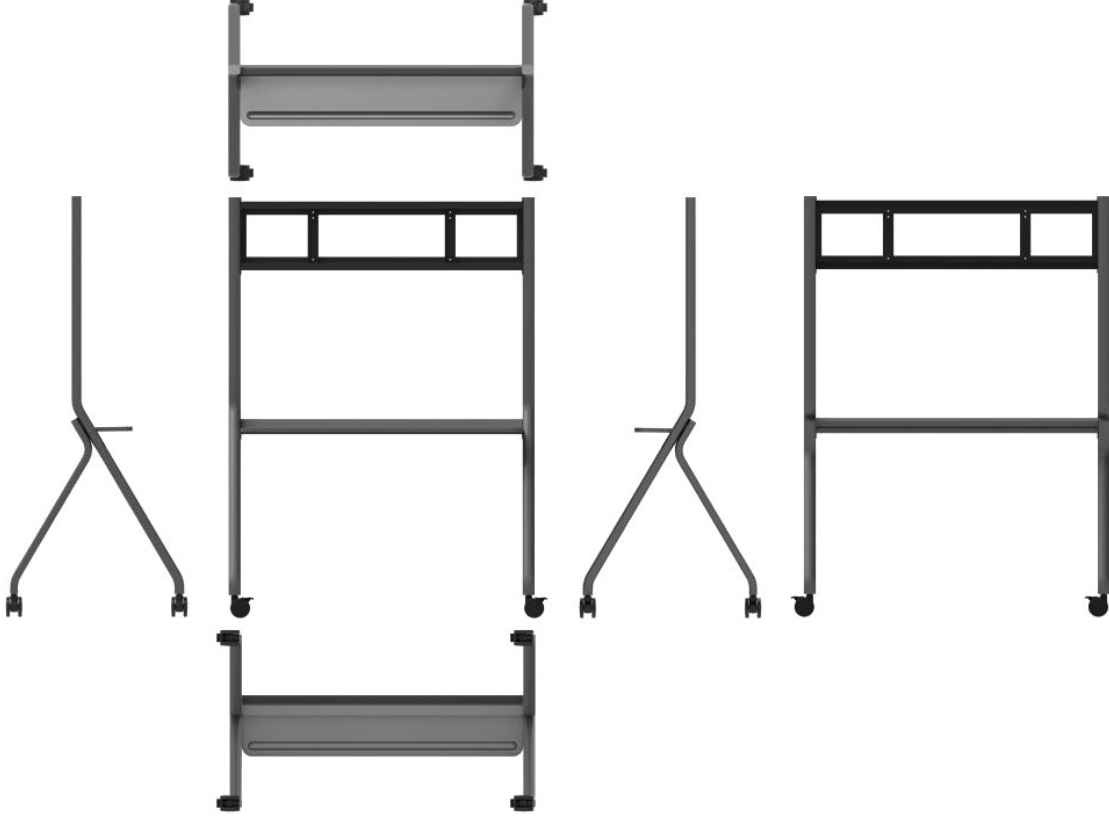

## Appearance

## Dimensions

## Physical Specifications

Dimension (L*W*H)	1160×661×1597mm	
Dimension with Package (L*W*H)	1625×785×160mm	
Gross Weight	18kg	
Net Weight	23.5kg	
Max Load	100kg	
Max Load Size	Recommend No more than 86 inch	
Truckle	Size	3inch
	Type (mute /Non-mute)	mute
Matching Wall Mount	WIB6540A/WIB9060C/WIB9060F/WIB9060G	
Color	Gray (bracket),Black (Hanging plate & Truckle)	